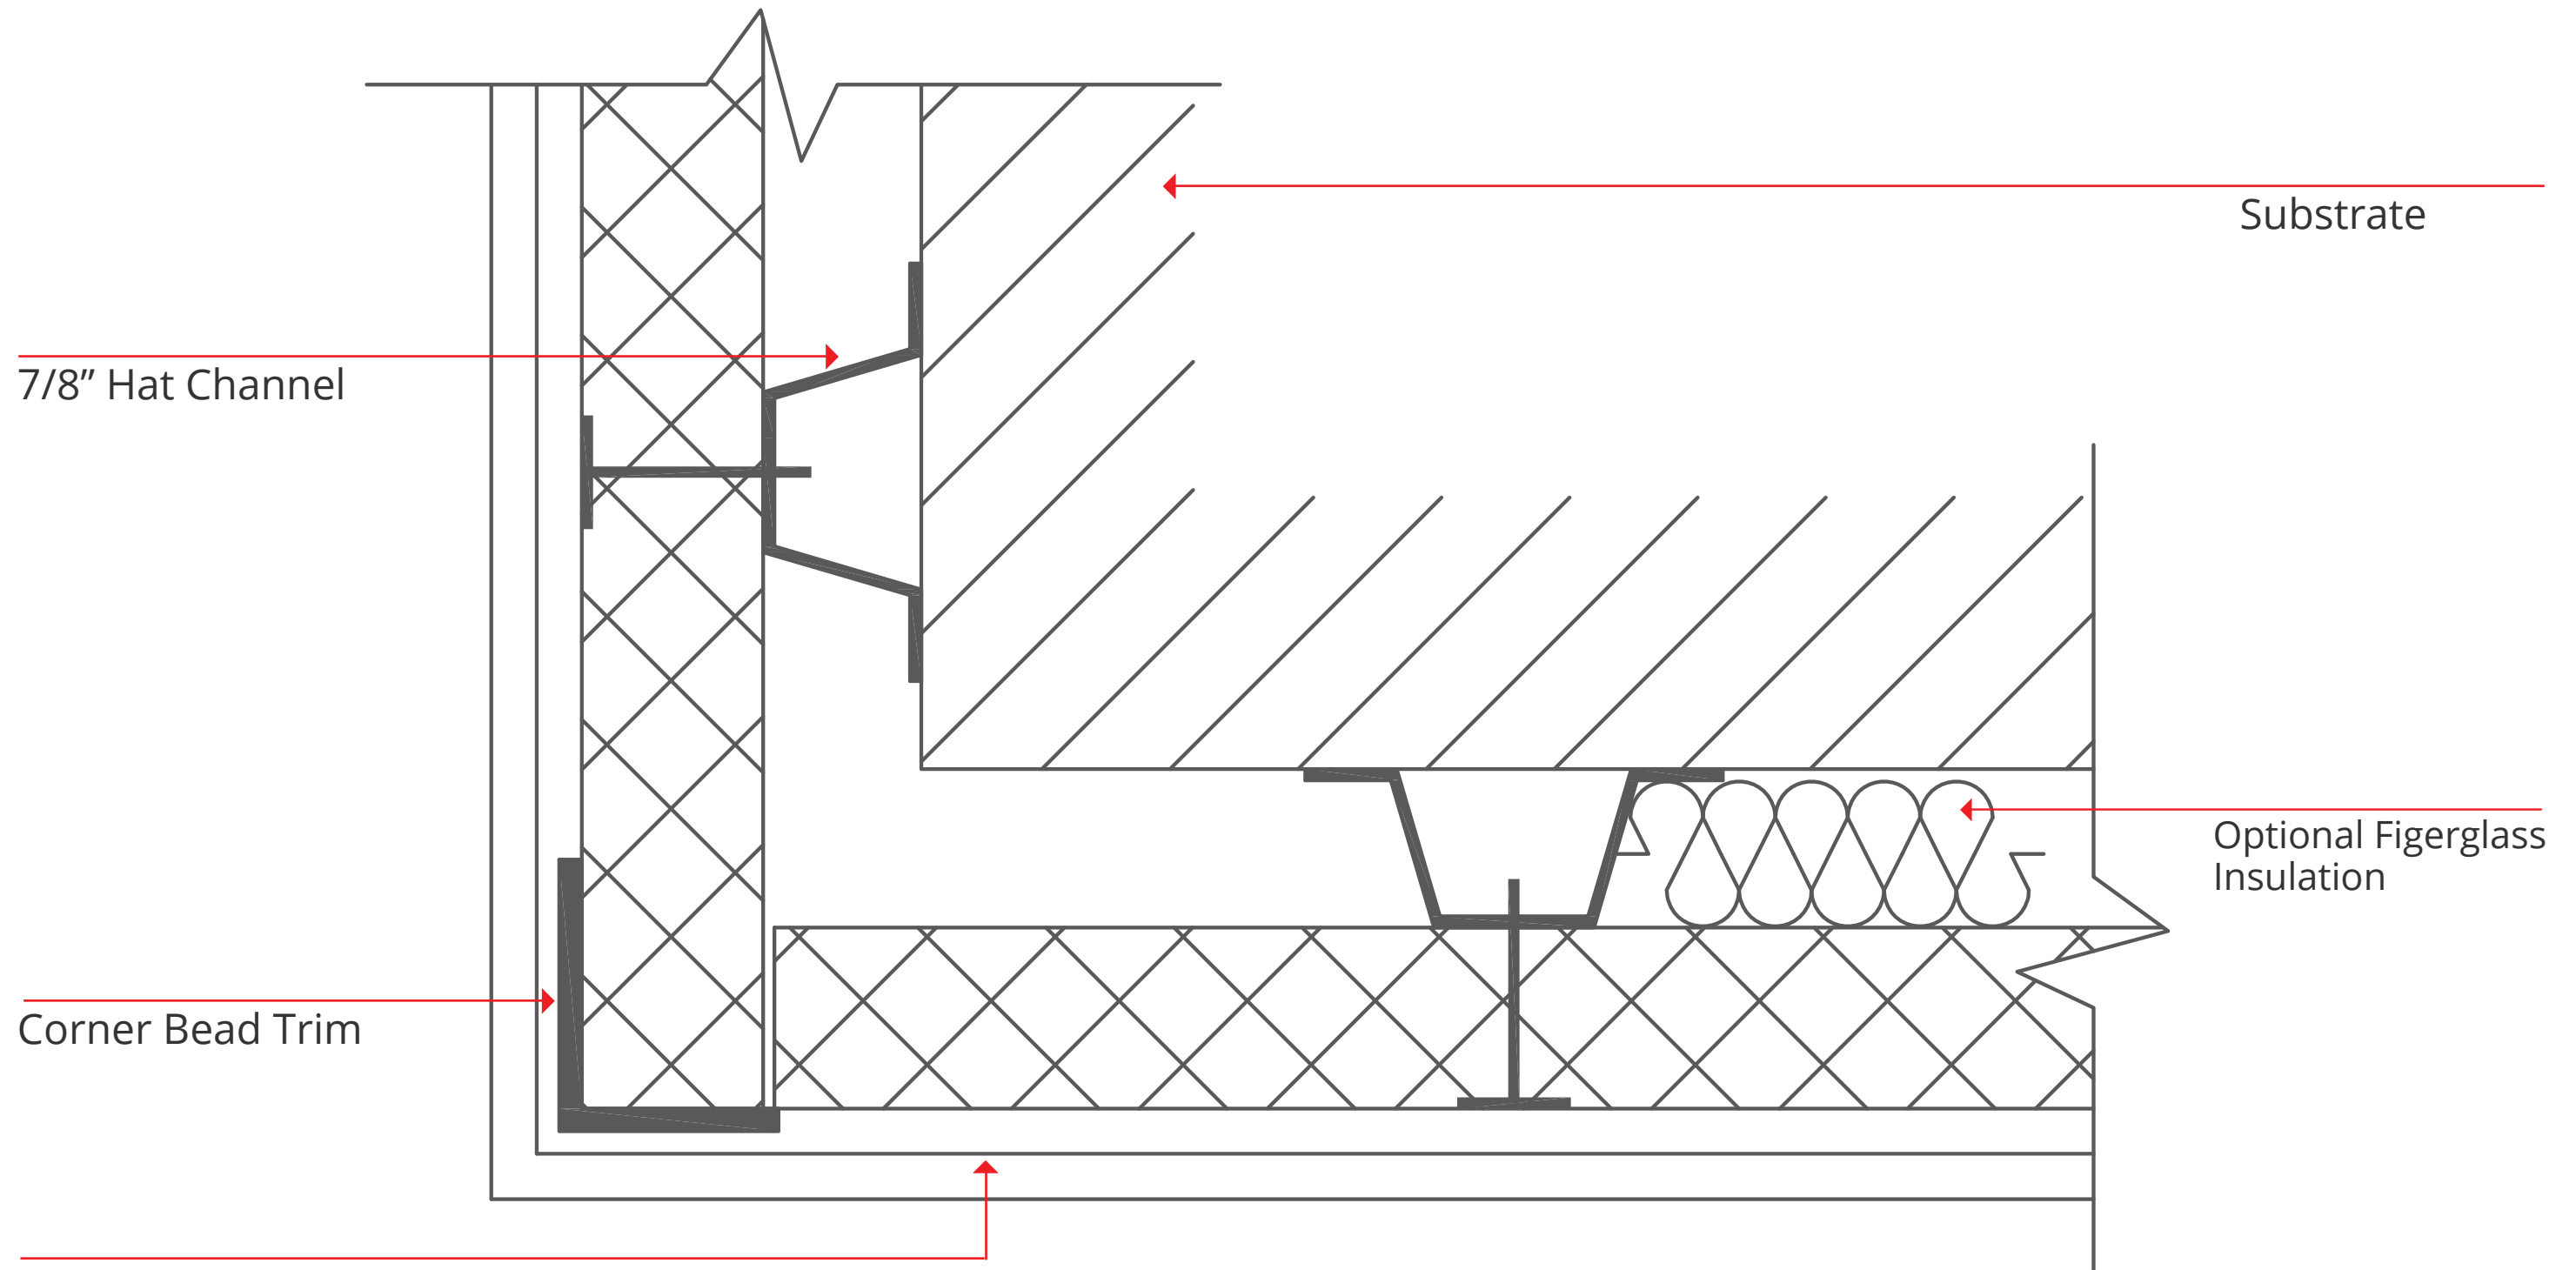

① StarSilent System - Suspended Ceiling N.T.S.

② StarSilent System @ Inside Corner N.T.S.

③ StarSilent System with Plenum N.T.S.

④ StarSilent System - Corner Bead Detail N.T.S.

StarSilent Acoustic Panel with Base Coat and Finish Plaster

⑤ StarSilent System with Edge Bead N.T.S. Detail

7/8" Hat Channel

Substrate

L-Bead Edge Trim

StarSilent Acoustic Panel with Base Coat and Finish Plaster

Optional Fiberglass Insulation

⑥ StarSilent System with Expansion Joint (Over Substrate) N.T.S.