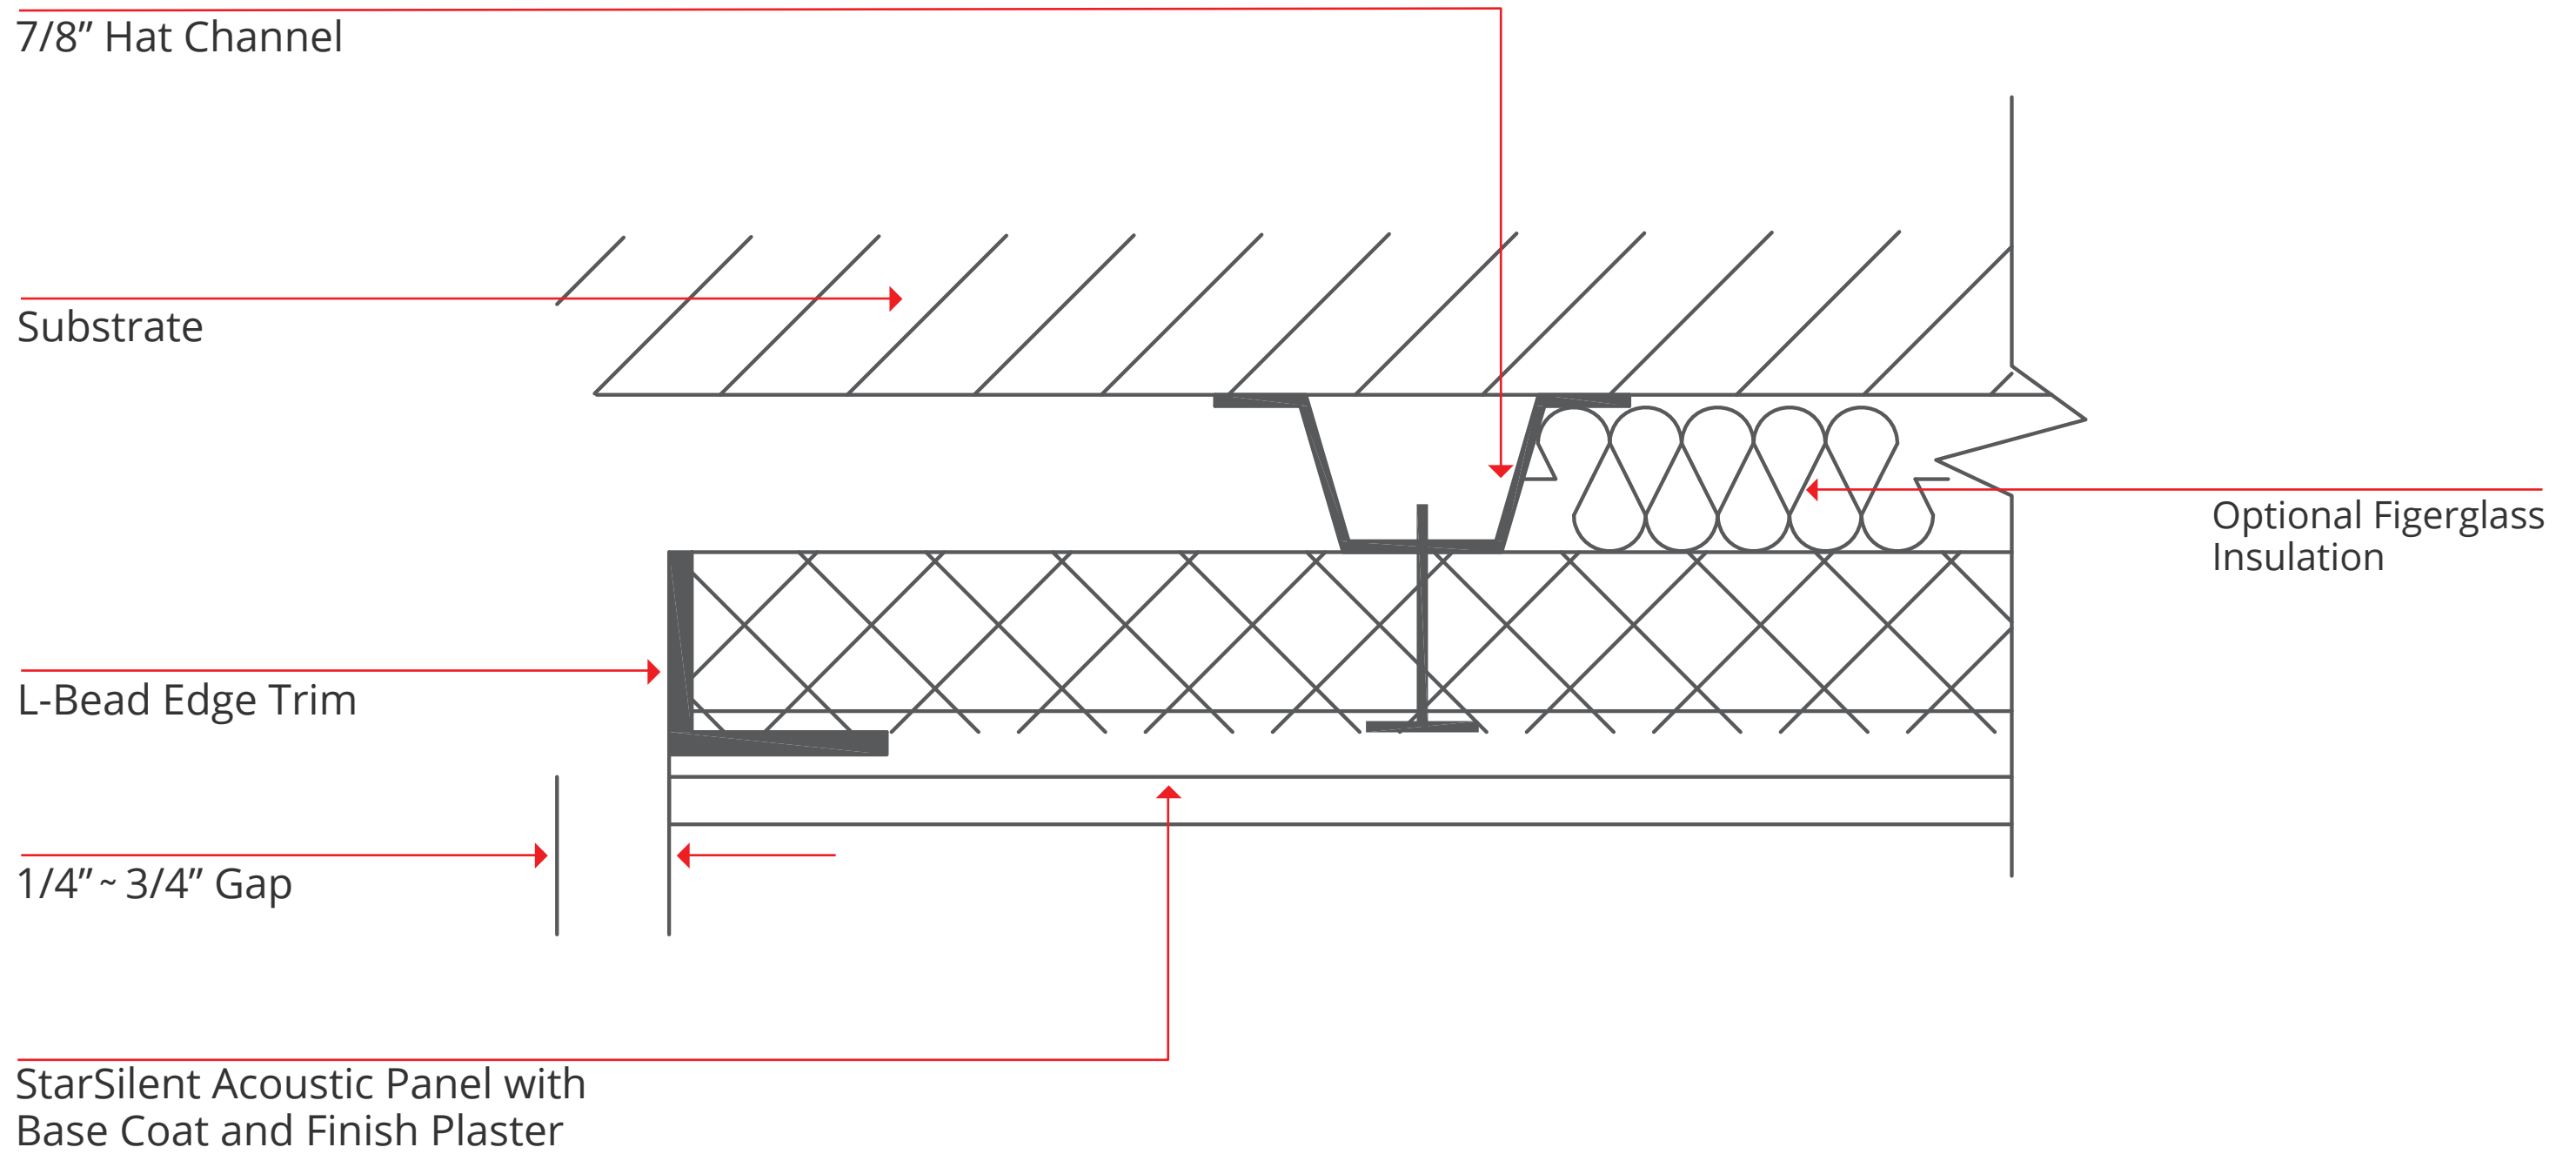

① StarSilent System - Suspended Ceiling N.T.S.

② StarSilent System @ Inside Corner N.T.S.

③ StarSilent System with Plenum N.T.S.

④ StarSilent System - Corner Bead Detail N.T.S.

StarSilent Acoustic Panel with Base Coat and Finish Plaster

⑤ StarSilent System with Edge Bead N.T.S. Detail

7/8" Hat Channel

Substrate

L-Bead Edge Trim

StarSilent Acoustic Panel with Base Coat and Finish Plaster

Optional Fiberglass Insulation

⑥ StarSilent System with Expansion Joint (Over Substrate) N.T.S.