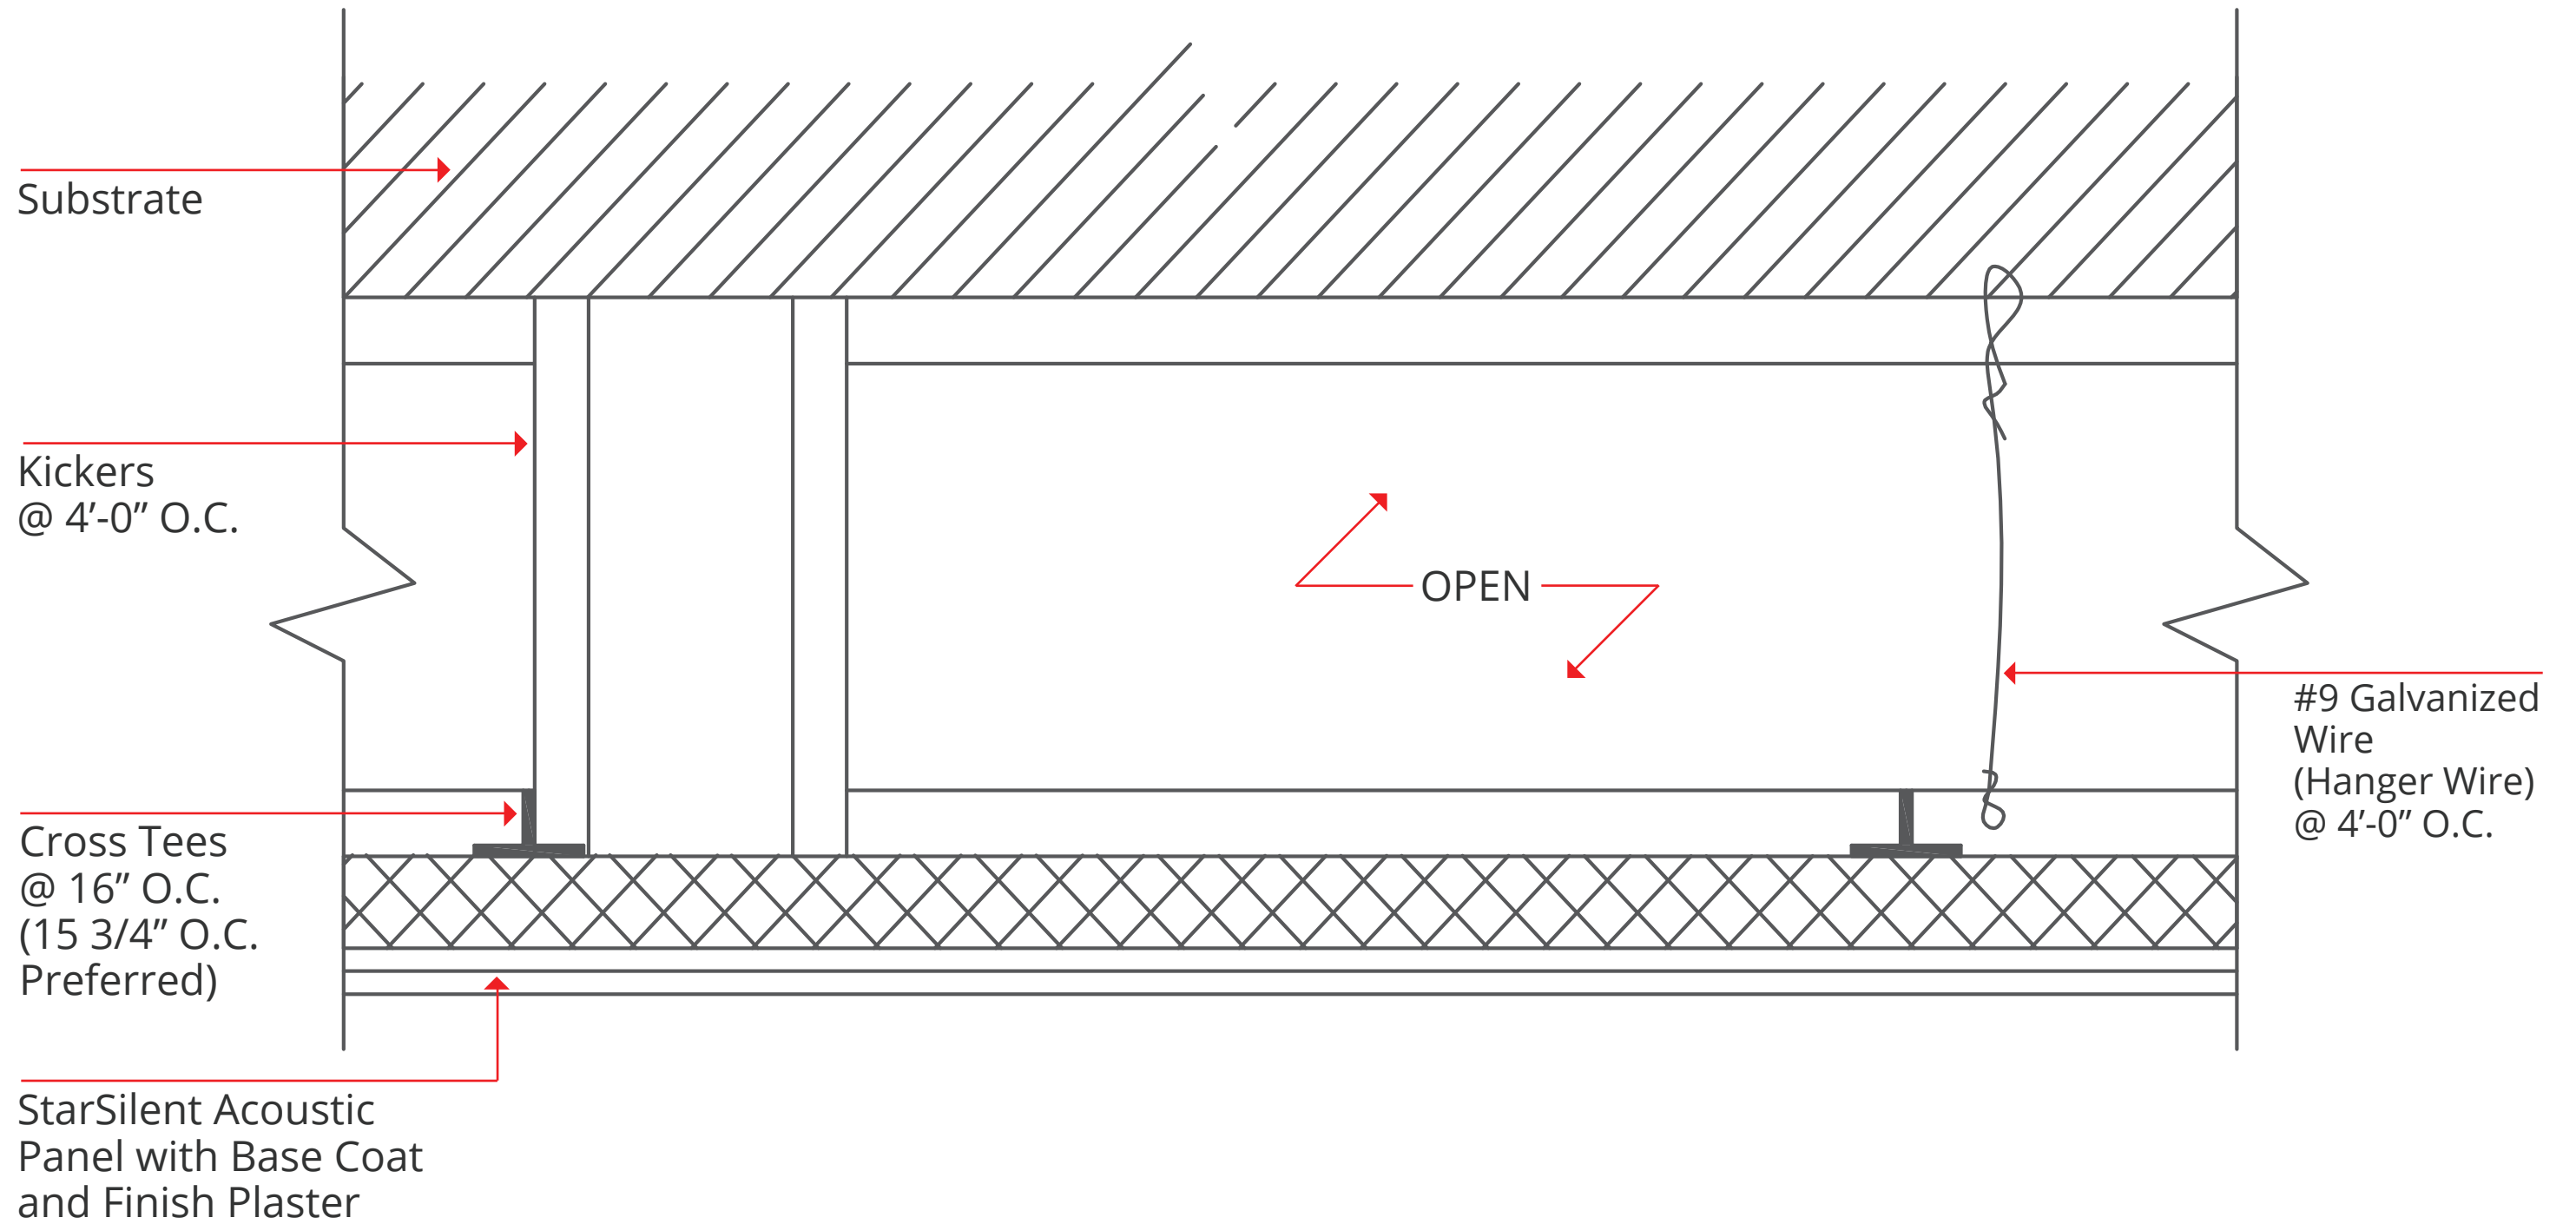

① StarSilent System - Suspended Ceiling N.T.S.

② StarSilent System @ Inside Corner N.T.S.

③ StarSilent System with Plenum N.T.S.

④ StarSilent System - Corner Bead Detail N.T.S.

StarSilent Acoustic Panel with Base Coat and Finish Plaster

⑤ StarSilent System with Edge Bead N.T.S. Detail

7/8" Hat Channel

Substrate

L-Bead Edge Trim

StarSilent Acoustic Panel with Base Coat and Finish Plaster

Optional Fiberglass Insulation

⑥ StarSilent System with Expansion Joint (Over Substrate) N.T.S.