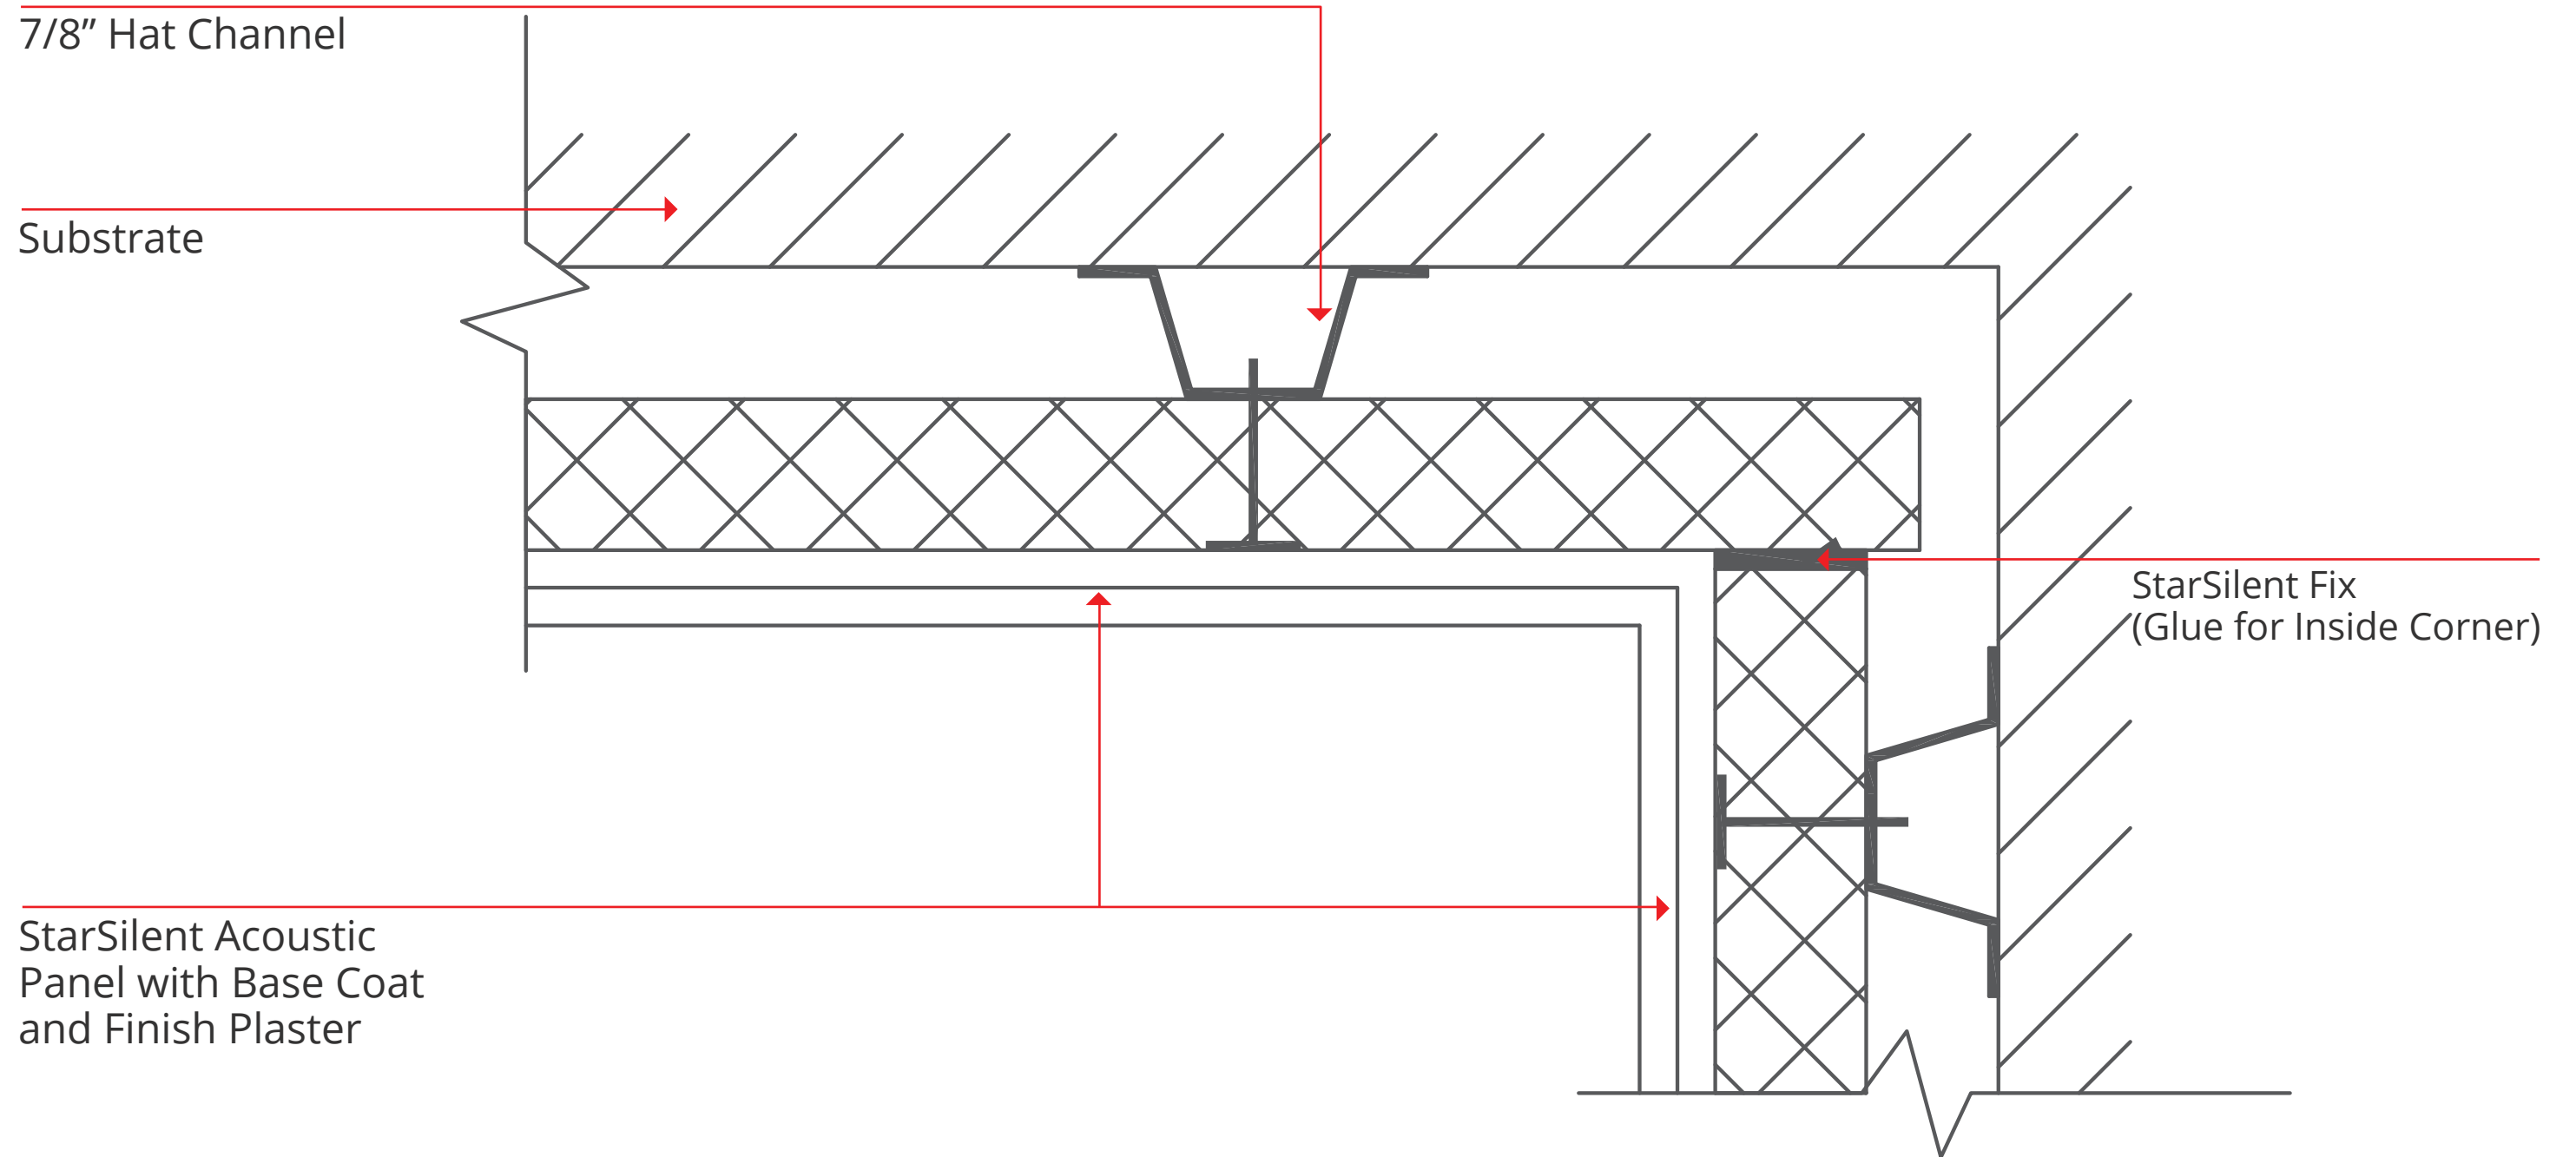

① StarSilent System - Suspended Ceiling N.T.S.

② StarSilent System @ Inside Corner N.T.S.

③ StarSilent System with Plenum N.T.S.

④ StarSilent System - Corner Bead Detail N.T.S.

StarSilent Acoustic Panel with Base Coat and Finish Plaster

⑤ StarSilent System with Edge Bead N.T.S. Detail

7/8" Hat Channel

Substrate

L-Bead Edge Trim

StarSilent Acoustic Panel with Base Coat and Finish Plaster

Optional Fiberglass Insulation

⑥ StarSilent System with Expansion Joint (Over Substrate) N.T.S.