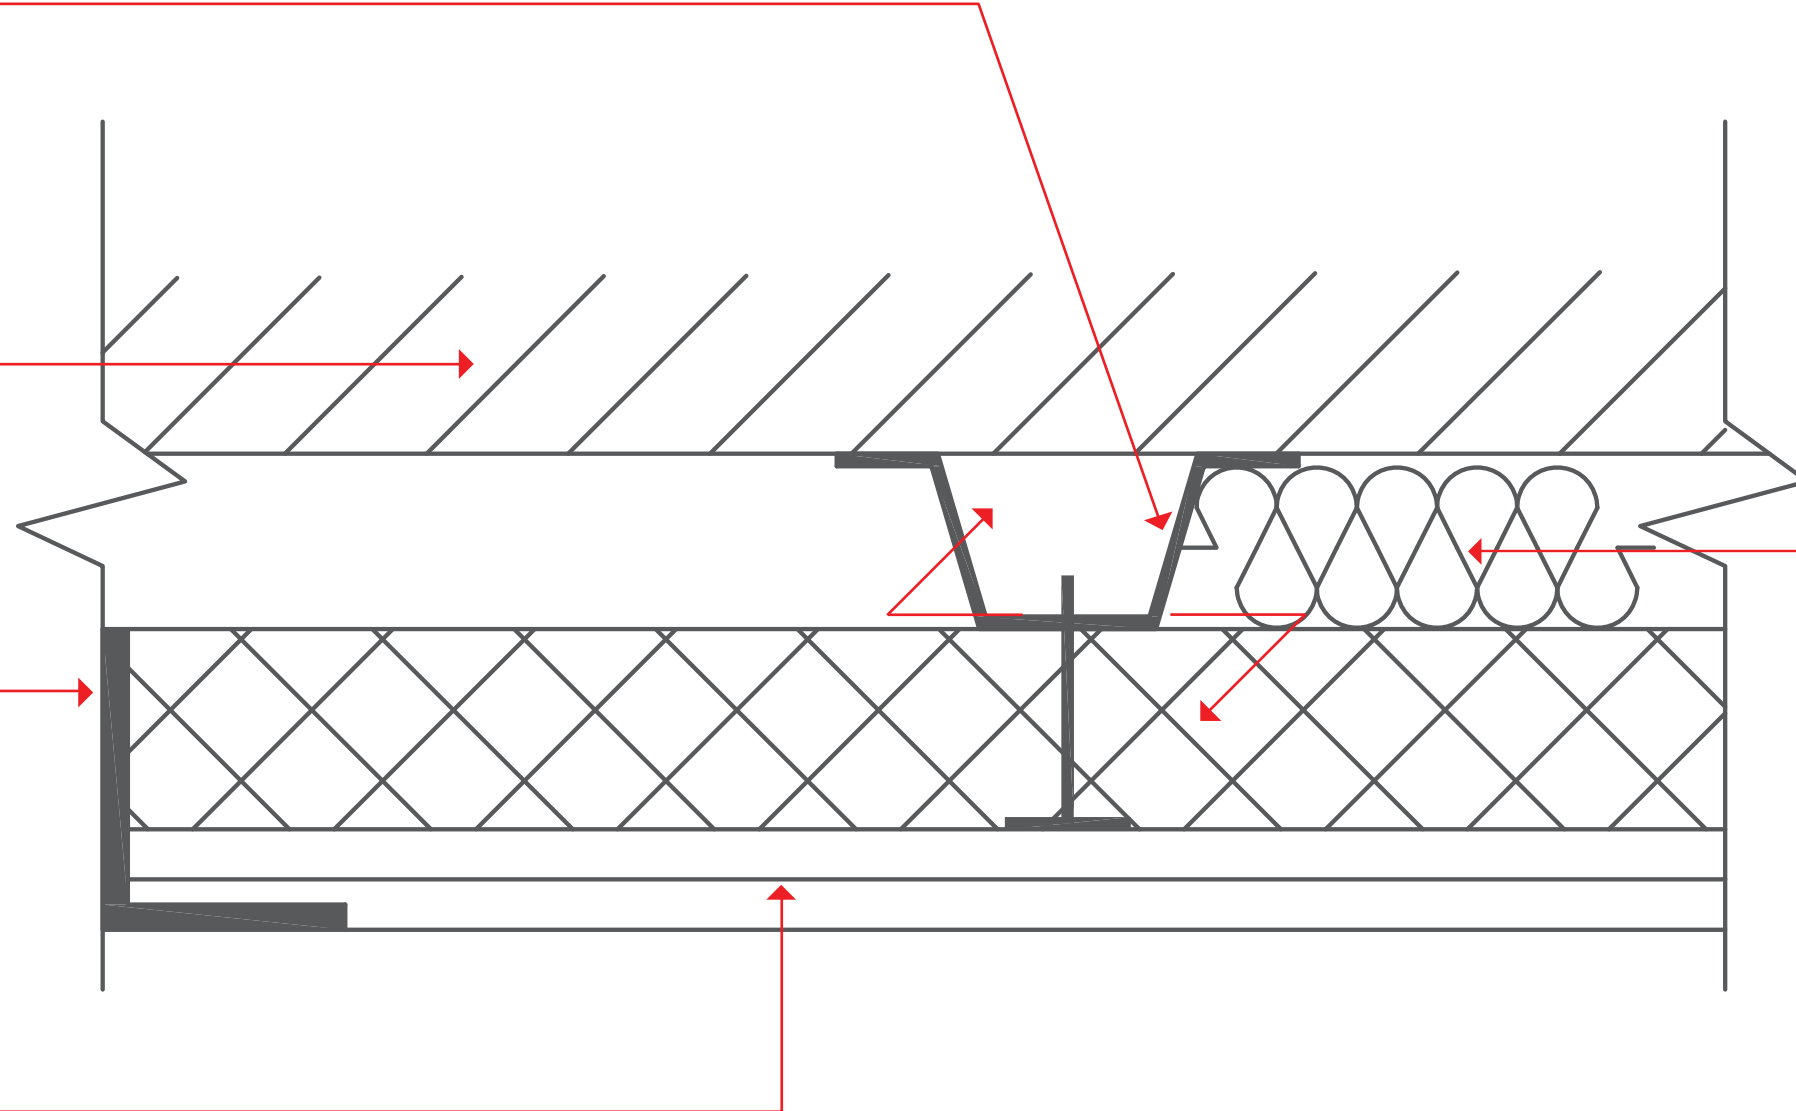

① StarSilent System - Suspended Ceiling N.T.S.

② StarSilent System @ Inside Corner N.T.S.

③ StarSilent System with Plenum N.T.S.

④ StarSilent System - Corner Bead Detail N.T.S.

StarSilent Acoustic Panel with Base Coat and Finish Plaster

⑤ StarSilent System with Edge Bead N.T.S. Detail

7/8" Hat Channel

Substrate

L-Bead Edge Trim

StarSilent Acoustic Panel with Base Coat and Finish Plaster

Optional Fiberglass Insulation

⑥ StarSilent System with Expansion Joint (Over Substrate) N.T.S.